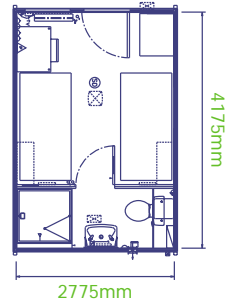

And many more industries where temporary sleeping accommodation is used.

The Lodja™ range is available in one person or two person configurations.

One person Lodja™

- Full size single bed
- En-suite bathroom with shower, wc and washbasin
- Natural beech finish wardrobe with shelves
- Lockable wall-mounted cupboards
- Desk with drawers
- Mini kitchen, incl hob and fridge

Two person Lodja™

- Two full size single beds
- En-suite bathroom with Shower, wc and washbasin
- Natural beech finish wardrobe with shelves
- Lockable wall-mounted cupboards
- Built-in table

Variations can also be designed.