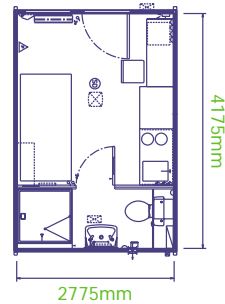

And many more industries where temporary sleeping accommodation is used.

The Lodja™ range is available in one person or two person configurations.

One person Lodja™

- Full size single bed
- En-suite bathroom with shower, wc and washbasin
- Natural beech finish wardrobe with shelves
- Lockable wall-mounted cupboards
- Desk with drawers
- Mini kitchen, incl hob and fridge

Two person Lodja™

- Two full size single beds
- En-suite bathroom with Shower, wc and washbasin
- Natural beech finish wardrobe with shelves
- Lockable wall-mounted cupboards
- Built-in table

Variations can also be designed.